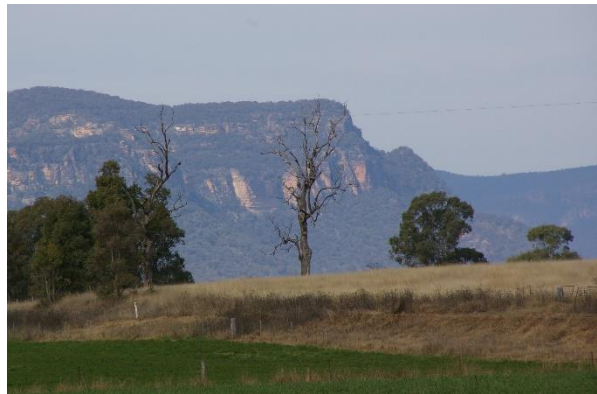

Pastel Landscape Workshop

Saturday 23 May

Eric Strachan

A workshop for beginners and those new to Pastel Painting.

Where: Batemans Bay Surf Life Saving Club, George Bass Dr. Malua Bay

Time 8.30 for a 9.00am start. Finishes 12.00 pm